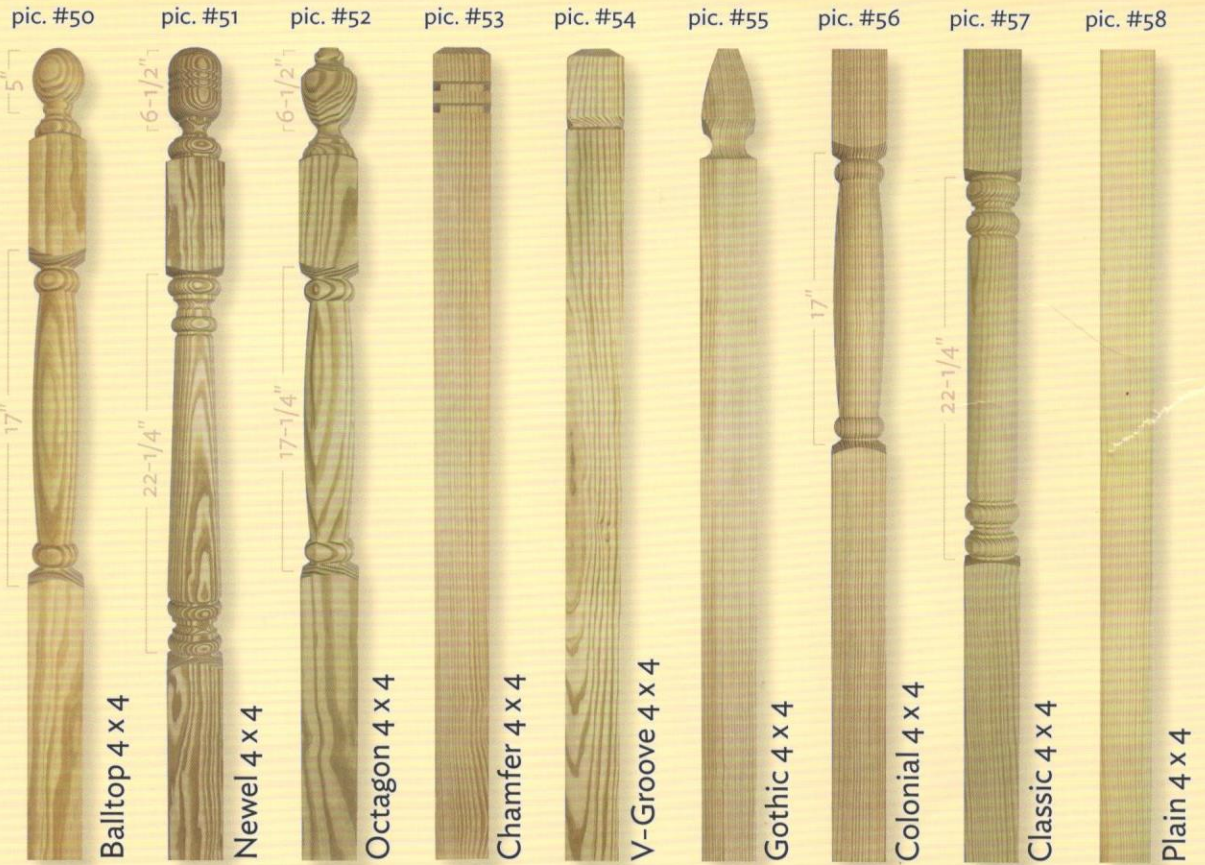

DECK POST

4x4 Deck Posts

Actual Size 3-3/8" x 3-3/8"

6x6 Deck Posts

Actual Size 5-1/4" x 5-1/4"

- ▶ The Deck Posts have a related/similar Spindle **turning profile** that will match the Deck Post profiles.
- ▶ All Deck Posts available in Lengths of: 48" and 54"
- ▶ Notching is available upon request.