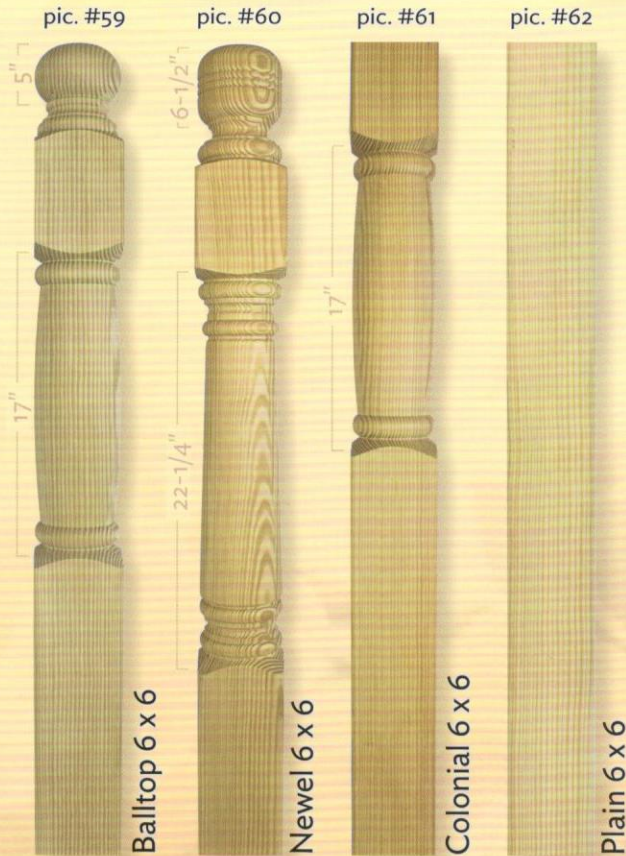

DECK POST

4x4 Deck Posts

Actual Size 3-3/8" x 3-3/8"

6x6 Deck Posts

Actual Size 5-1/4" x 5-1/4"

- ▶ The Deck Posts have a related/similar Spindle **turning profile** that will match the Deck Post profiles.
- ▶ All Deck Posts available in Lengths of: 48" and 54"
- ▶ Notching is available upon request.